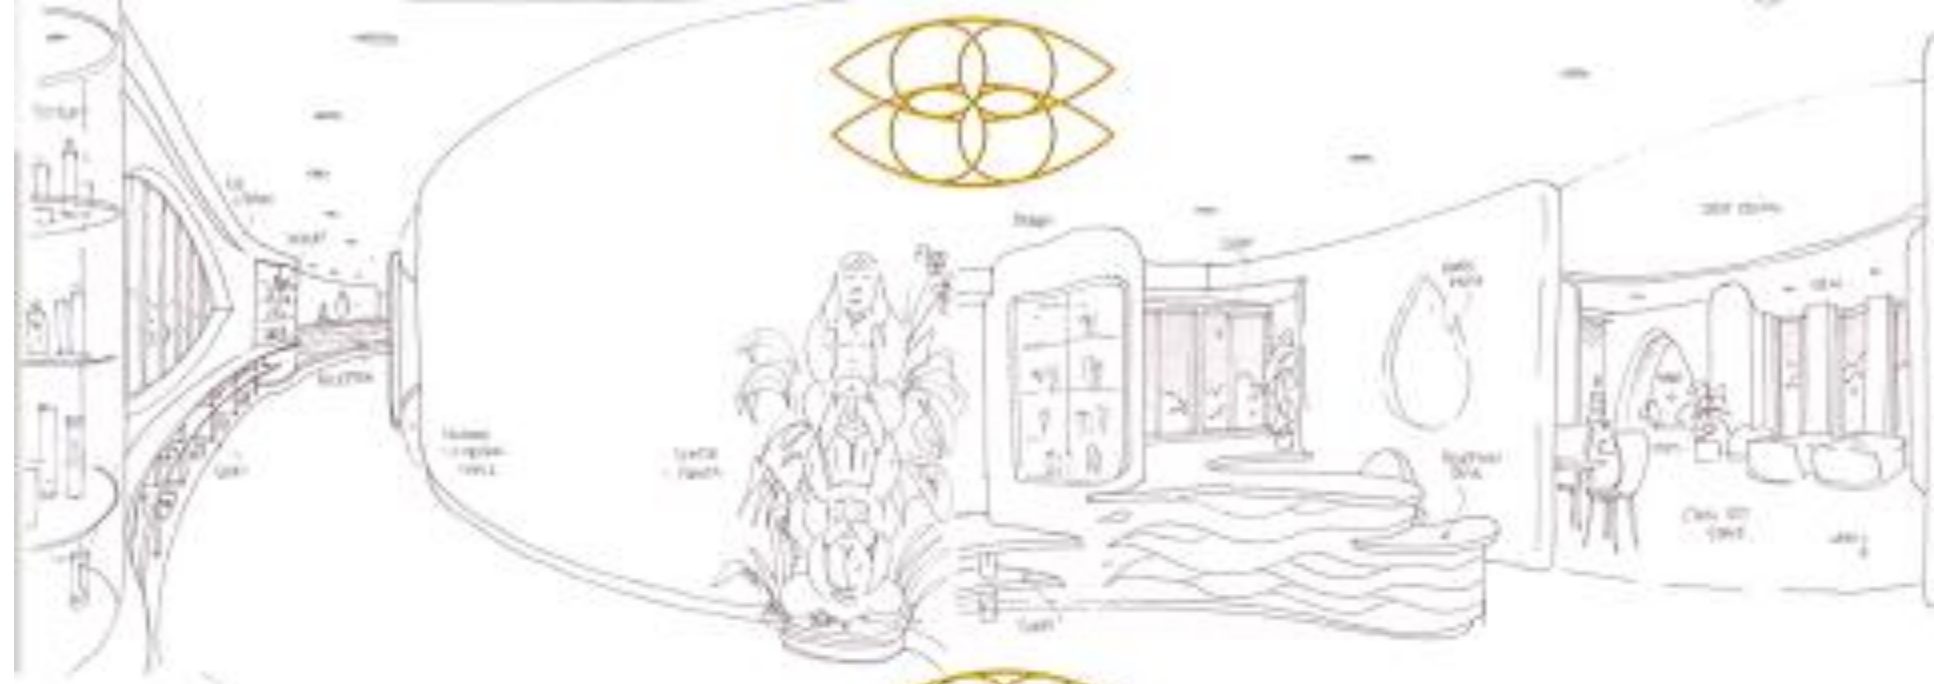

ZeM Art Design

ZeM ArC Design

TEMPLES OF LIFE

BALANCE

To feel and experience what it means to be in balance. It consists of a sequence of structures, pools and activities designed to delight, challenge and inspire.

A place, space and experience of integration of the two primal polarities of our existence

FEMINITY

An opportunity to explore what is next in our inner and outer evolution of self

ENDGAME

ZeM ArC Design

Lensing effect

GEOMETRY OF THE EGG