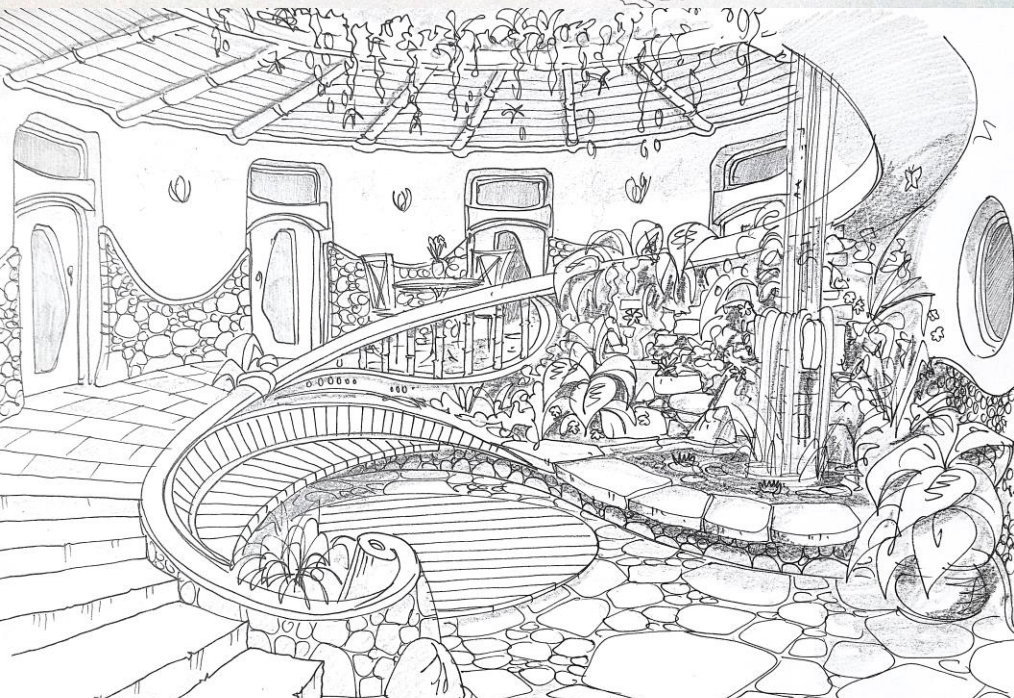

ZeM Art Design

ZeM ArC Design

TEMPLES OF LIFE

BALANCE

To feel and experience what it means to be in balance. It consists of a sequence of structures, pools and activities designed to delight, challenge and inspire.

A place, space and experience of integration of the two primal polarities of our existence

FEMINITY

An opportunity to explore what is next in our inner and outer evolution of self

ENDGAME

ZeM ArC Design

Lensing effect

GEOMETRY OF THE EGG