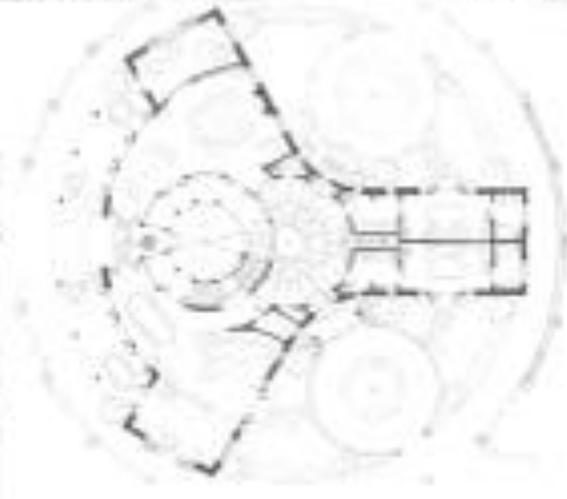

ZeM Art Design

ZeM ArC Design

TEMPLES OF LIFE

BALANCE

To feel and experience what it means to be in balance. It consists of a sequence of structures, pools and activities designed to delight, challenge and inspire.

A place, space and experience of integration of the two primal polarities of our existence

FEMINITY

An opportunity to explore what is next in our inner and outer evolution of self

ENDGAME

ZeM ArC Design

Lensing effect

GEOMETRY OF THE EGG