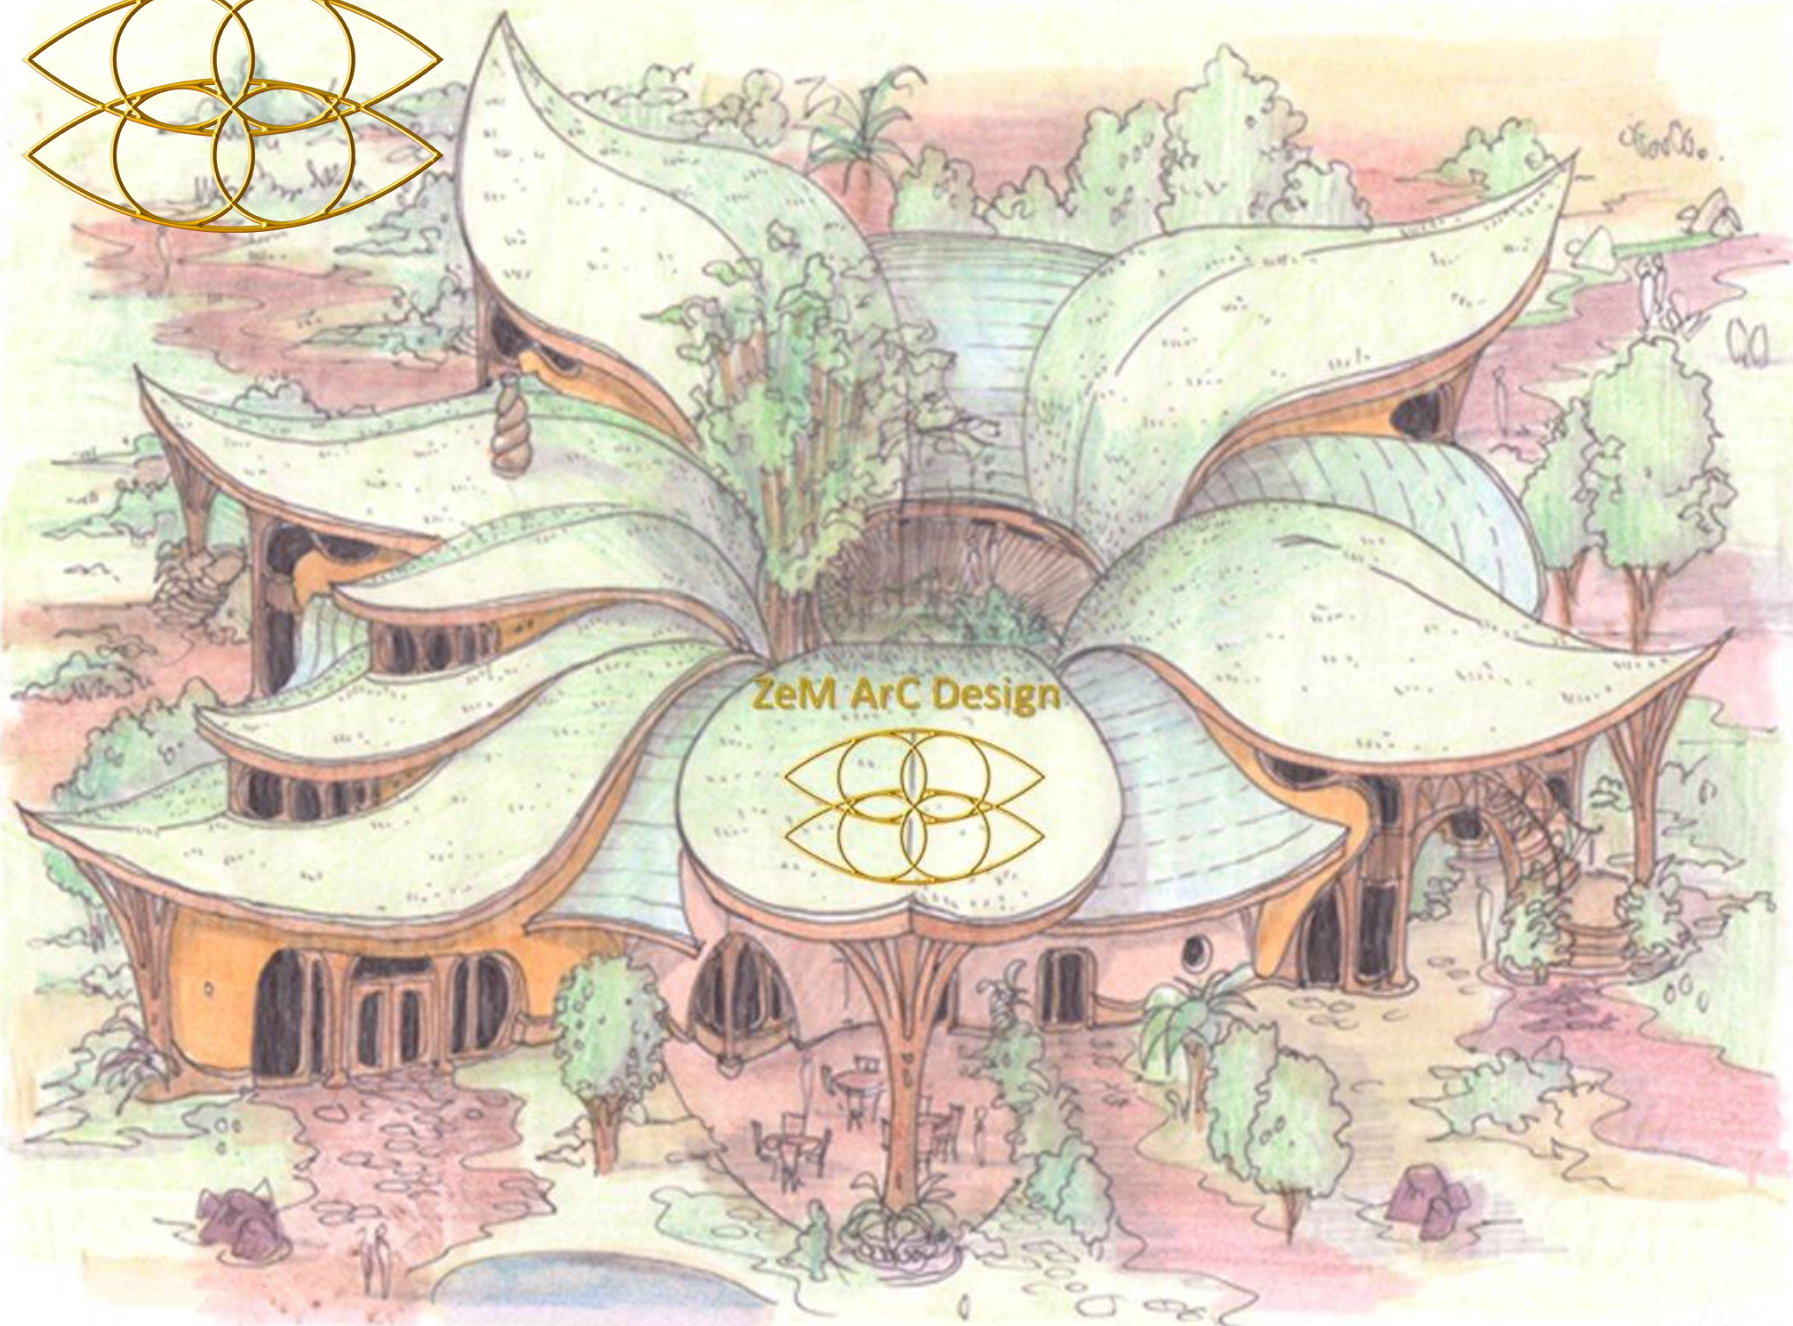

ZeM Art Design

ZeM ArC Design

TEMPLES OF LIFE

BALANCE

To feel and experience what it means to be in balance. It consists of a sequence of structures, pools and activities designed to delight, challenge and inspire.

A place, space and experience of integration of the two primal polarities of our existence

FEMINITY

An opportunity to explore what is next in our inner and outer evolution of self

ENDGAME

ZeM ArC Design

Lensing effect

GEOMETRY OF THE EGG