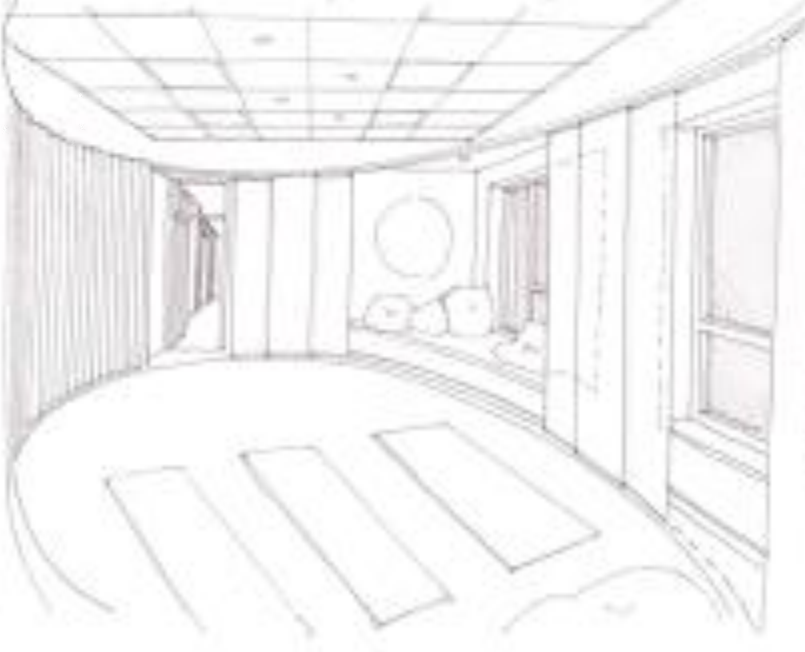

ZeM Art Design

ZeM ArC Design

TEMPLES OF LIFE

BALANCE

To feel and experience what it means to be in balance. It consists of a sequence of structures, pools and activities designed to delight, challenge and inspire.

A place, space and experience of integration of the two primal polarities of our existence

FEMINITY

An opportunity to explore what is next in our inner and outer evolution of self

ENDGAME

ZeM ArC Design

Lensing effect

GEOMETRY OF THE EGG