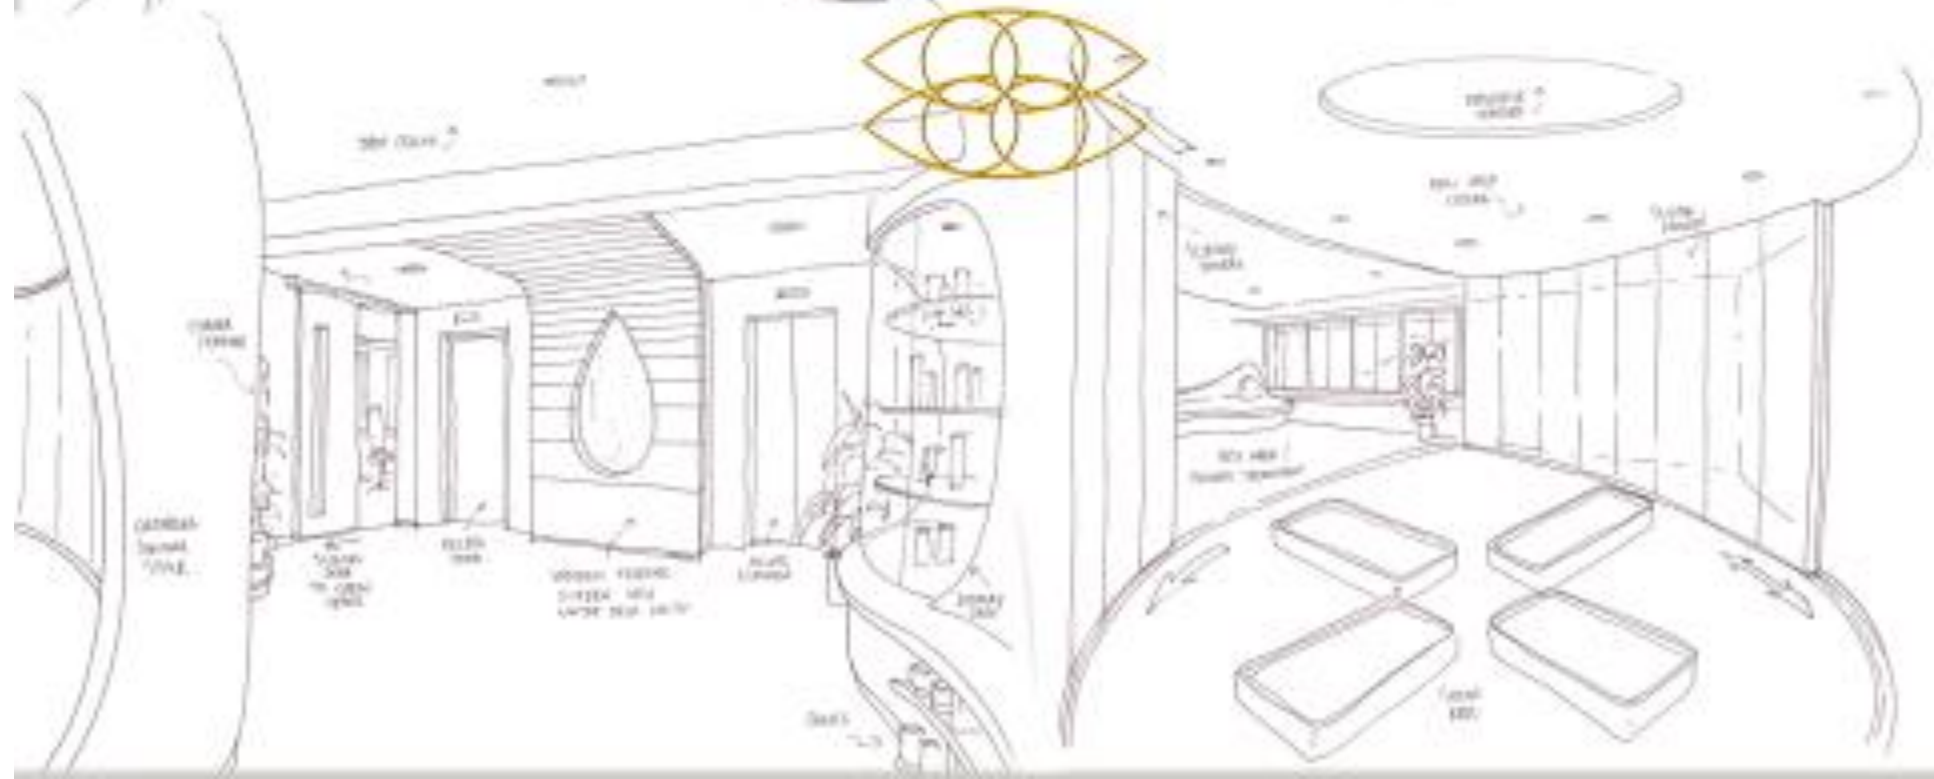

ZeM Art Design

ZeM ArC Design

TEMPLES OF LIFE

BALANCE

To feel and experience what it means to be in balance. It consists of a sequence of structures, pools and activities designed to delight, challenge and inspire.

A place, space and experience of integration of the two primal polarities of our existence

FEMINITY

An opportunity to explore what is next in our inner and outer evolution of self

ENDGAME

ZeM ArC Design

Lensing effect

GEOMETRY OF THE EGG